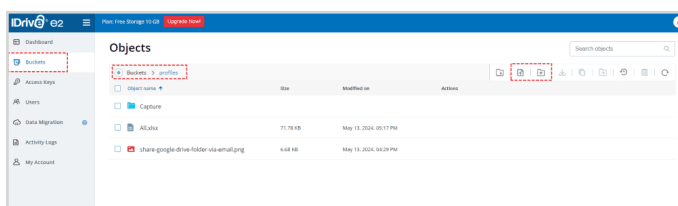

iDrive e2 interface.

Advantages of the IDrive e2 Solution:

- ✓ No fees on egress
- ✓ SOC 2, GDPR, HIPAA compliance
- ✓ 15 Edge locations across the US, Canada, Europe and Asia - for faster access and low latency
- ✓ Affordable yearly plans with reserved storage
- ✓ Monthly plans starting at $4/TB/Month
- ✓ Free cloud migration tool
- ✓ Object lock with immutability
- ✓ Browser-based access, runs on NAS devices (QNAP, Synology, etc)

Options, Configurations, Interfaces...

We are happy to advise: www.idrive.com
www.archiware.com

sales@idrive.com
team@archiware.com